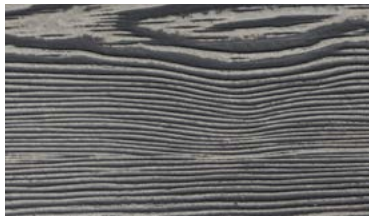

### CEMENT SIDING WITH A UNIQUE TWO-TONE WOOD GRAIN APPEARANCE

The days of choosing between the beauty of real wood and the durability of fiber cement siding products are long gone. Our wood-grain textured fiber cement SilvaWood® products, available in all standard fiber cement sizes, are factory prefinished in 12 gorgeous colors that mimic the look of real wood; boosting curb appeal and adding value to any new construction or remodel project. Order a sample pack today to see the true beauty of SilvaWood®. If you have a particular hue in mind, ask us how easy it is to do any custom color.

DAP Caulk Color Match: BR122

**Chocolate Cloud**

DAP Caulk Color Match: BR107

**Chocolate Eclair**

DAP Caulk Color Match: BR140

**Chocolate Mousse**

DAP Caulk Color Match: BR144

**Earl Grey Sorbet**

DAP Caulk Color Match: GY722

**Ginger Snap**

DAP Caulk Color Match: BR120

**Peanut Brittle**

DAP Caulk Color Match: BR132

**Sea Salt Caramel**

DAP Caulk Color Match: BR125

**Silver Macaron**