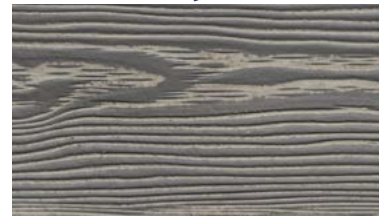

### CEMENT SIDING WITH A UNIQUE TWO-TONE WOOD GRAIN APPEARANCE

The days of choosing between the beauty of real wood and the durability of fiber cement siding products are long gone. Our wood-grain textured fiber cement SilvaWood® products, available in all standard fiber cement sizes, are factory prefinished in 12 gorgeous colors that mimic the look of real wood; boosting curb appeal and adding value to any new construction or remodel project. Order a sample pack today to see the true beauty of SilvaWood®. If you have a particular hue in mind, ask us how easy it is to do any custom color.

**Perfect for Single or Multi  
Family and Commercial**

**15-Year  
Coating Warranty**

**Matching Trim and  
Caulking Available**

Texas Toffee

Ginger Snap

**Butterscotch**

DAP Caulk Color Match: BR132

**Buttertart**

DAP Caulk Color Match: BR122

**Chocolate Cloud**

DAP Caulk Color Match: BR107

**Chocolate Eclair**

DAP Caulk Color Match: BR140

**Chocolate Mousse**

DAP Caulk Color Match: BR144

**Earl Grey Sorbet**

DAP Caulk Color Match: GY722

**Ginger Snap**

DAP Caulk Color Match: BR120

**Peanut Brittle**

DAP Caulk Color Match: BR132

**Sea Salt Caramel**

DAP Caulk Color Match: BR125

**Silver Macaron**