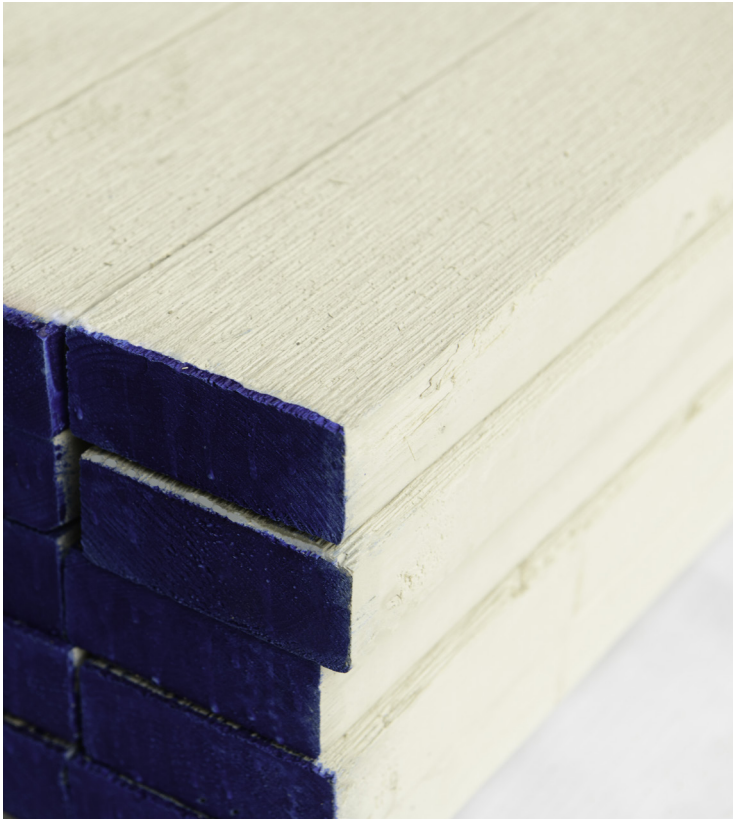

PRIMED COMBED FASCIA, TRIM, SILL, AND COLUMN WRAP PRODUCTS

Available in smooth, resawn, and combed options, our premium primed trim that is coated with anti-fungal and anti-mold inhibitors has no holes, loose knots, or wane. Additionally, if you're looking to get your SilvaTrim™ color matched to your SilvaWood™ fiber cement siding, you can choose from any of the SilvaWood™ swatches.

SUBSTRATE

- Pre-Sorted for Appearance
- High Quality KD SPF

APPLICATION

- Fascia
- Window & Door Trim
- Barge Boards
- Column Wrap

TEXTURES

- Smooth
- Resawn
- Comb
- Custom

OPTIONS

- Treatment Coating
- Custom Sizing
- Priming, Painting, Staining

WHY SILVATRIM™?

Made from select Western Canadian spruce with quality built into every board. When you need premium trim that is designed to outperform, ask for SilvaTrim™.

| NOMINAL DIMENSIONS | LENGTHS | PATTERN |
|------------------------|-----------|--|
| 1" x 2" - 1" x 12" | 8' - 20' | Resawn 1 Face / Combed 1 Face / S4S |
| 2" x 2" - 2" x 12" | 8' - 20' | Resawn 1 Face / Combed 1 Face / S4S / Combed 4 Sides |
| 5/4" x 3" - 5/4" x 12" | 8' - 20' | Resawn 1 Face / Combed 1 Face / S4S / Combed 4 Sides |
| FJ 2" x 6" - 2" x 8" | 22' - 30' | Combed 1 Face / Combed 4 Sides |
| 2" x 4" Corner | 8' - 16' | Combed and Primed |