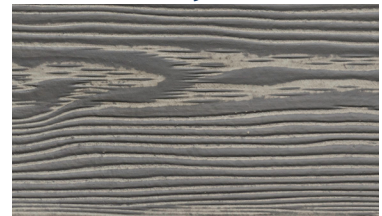

SilvaWood 

CEMENT SIDING WITH A UNIQUE TWO-TONE WOOD GRAIN APPEARANCE

The days of choosing between the beauty of real wood and the durability of fiber cement siding products are long gone. Our wood-grain textured fiber cement SilvaWood™ products, available in all standard fiber cement sizes, are factory prefinished in 12 gorgeous colors that mimic the look of real wood; boosting curb appeal and adding value to any new construction or remodel project. Order a sample pack today to see the true beauty of SilvaWood™. If you have a particular hue in mind, ask us how easy it is to do any custom color.

**Perfect for Single or Multi
Family and Commercial**

**30-Year
Coating Warranty**

**Matching Trim and
Caulking Available**

Texas Toffee

Ginger Snap

Butterscotch

DAP Caulk Color Match: BR132

Buttertart

DAP Caulk Color Match: BR122

Chocolate Cloud

DAP Caulk Color Match: BR107

Chocolate Eclair

DAP Caulk Color Match: BR140

Chocolate Mousse

DAP Caulk Color Match: BR144

Earl Grey Sorbet

DAP Caulk Color Match: GY722

Ginger Snap

DAP Caulk Color Match: BR120

Peanut Brittle

DAP Caulk Color Match: BR132

Sea Salt Caramel

DAP Caulk Color Match: BR125

Silver Macaron