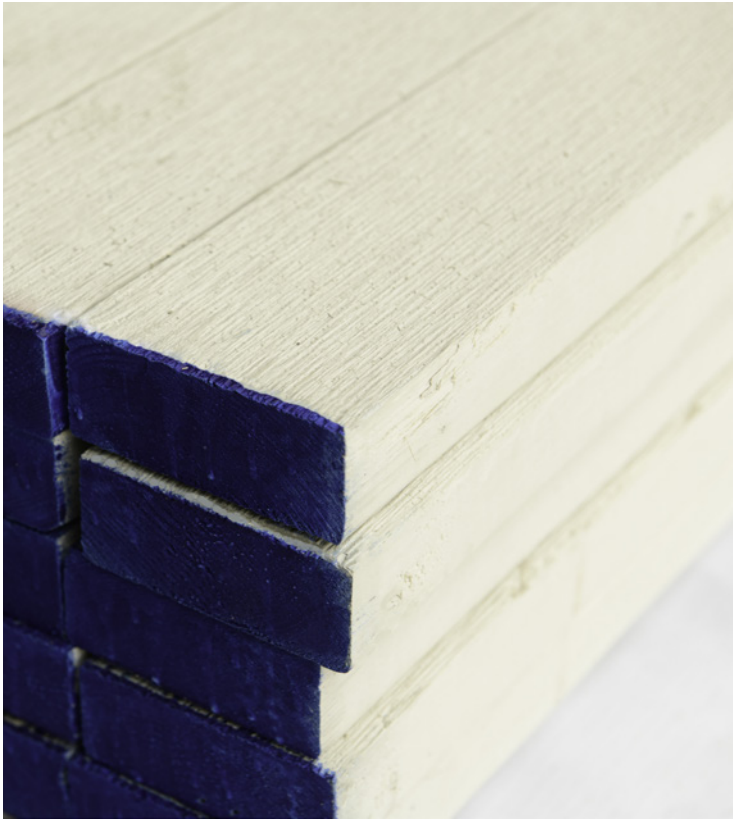

SilvaTrim®

WOOD TRIM & FASCIA

Available in smooth, resawn, and combed options, our premium primed trim that is coated with anti-fungal and anti-mold inhibitors has no holes, loose knots, or wane. Additionally, if you're looking to get your SilvaTrim® color matched to your SilvaWood® fiber cement siding, you can choose from any of the SilvaWood® swatches.

SUBSTRATE

- Pre-Sorted for Appearance
- High Quality KD SPF

APPLICATION

- Fascia
- Window & Door Trim
- Barge Boards
- Column Wrap

TEXTURES

- Smooth
- Resawn
- Comb
- Custom

OPTIONS

- Treatment Coating
- Custom Sizing
- Priming, Painting, Staining

WHY SILVATRIM®?

Made from select Pacific Northwest lumber with quality built into every board. When you need premium trim that is designed to outperform, ask for SilvaTrim®.

NOMINAL DIMENSIONS	LENGTHS	PATTERN
1" x 2" - 1" x 12"	8' - 20'	Resawn 1 Face / Combed 1 Face / S4S
2" x 2" - 2" x 12"	8' - 20'	Resawn 1 Face / Combed 1 Face / S4S / Combed 4 Sides
5/4" x 3" - 5/4" x 12"	8' - 20'	Resawn 1 Face / Combed 1 Face / S4S / Combed 4 Sides
FJ 2" x 6" - 2" x 8"	22' - 30'	Combed 1 Face / Combed 4 Sides
2" x 4" Corner	8' - 16'	Combed and Primed