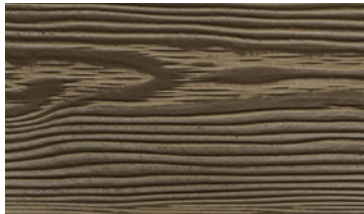

SilvaWood®

PREFINISHED FIBER CEMENT SIDING

The days of choosing between the beauty of real wood and the durability of fiber cement siding products are long gone. Our wood-grain textured fiber cement SilvaWood® products are factory prefinished in 12 gorgeous colors and mimic the look of real wood; boosting curb appeal and adding value to any new construction or remodel project. Order a sample pack today to see the true beauty of SilvaWood®. If you have a particular hue in mind, ask us how easy it is to do any custom color.

**Perfect for Single or Multi
Family and Commercial**

**15-Year
Coating Warranty**

**Matching Trim and
Caulking Available**

Texas Toffee

Ginger Snap

Butterscotch

DAP Caulk Color Match: BR132

Buttertart

DAP Caulk Color Match: BR122

Chocolate Cloud

DAP Caulk Color Match: BR107

Chocolate Eclair

DAP Caulk Color Match: BR140

Chocolate Mousse

DAP Caulk Color Match: BR144

Earl Grey Sorbet