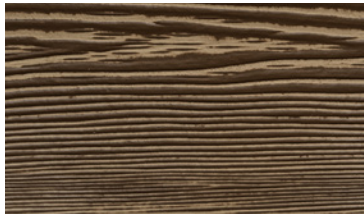

SilvaWood®

PREFINISHED FIBER CEMENT SIDING

The days of choosing between the beauty of real wood and the durability of fiber cement siding products are long gone. Our wood-grain textured fiber cement SilvaWood® products are factory prefinished in 12 gorgeous colors and mimic the look of real wood; boosting curb appeal and adding value to any new construction or remodel project. Order a sample pack today to see the true beauty of SilvaWood®. If you have a particular hue in mind, ask us how easy it is to do any custom color.

**Perfect for Single or Multi
Family and Commercial**

**15-Year
Coating Warranty**

**Matching Trim and
Caulking Available**

Texas Toffee

Ginger Snap

Butterscotch

DAP Caulk Color Match: BR132

Buttertart

DAP Caulk Color Match: BR122

Chocolate Cloud

DAP Caulk Color Match: BR107

Chocolate Eclair

DAP Caulk Color Match: BR140

Chocolate Mousse

DAP Caulk Color Match: BR144

Earl Grey Sorbet

DAP Caulk Color Match: GY722

Ginger Snap

DAP Caulk Color Match: BR120

Peanut Brittle

DAP Caulk Color Match: BR132

Sea Salt Caramel

DAP Caulk Color Match: BR125

Silver Macaron